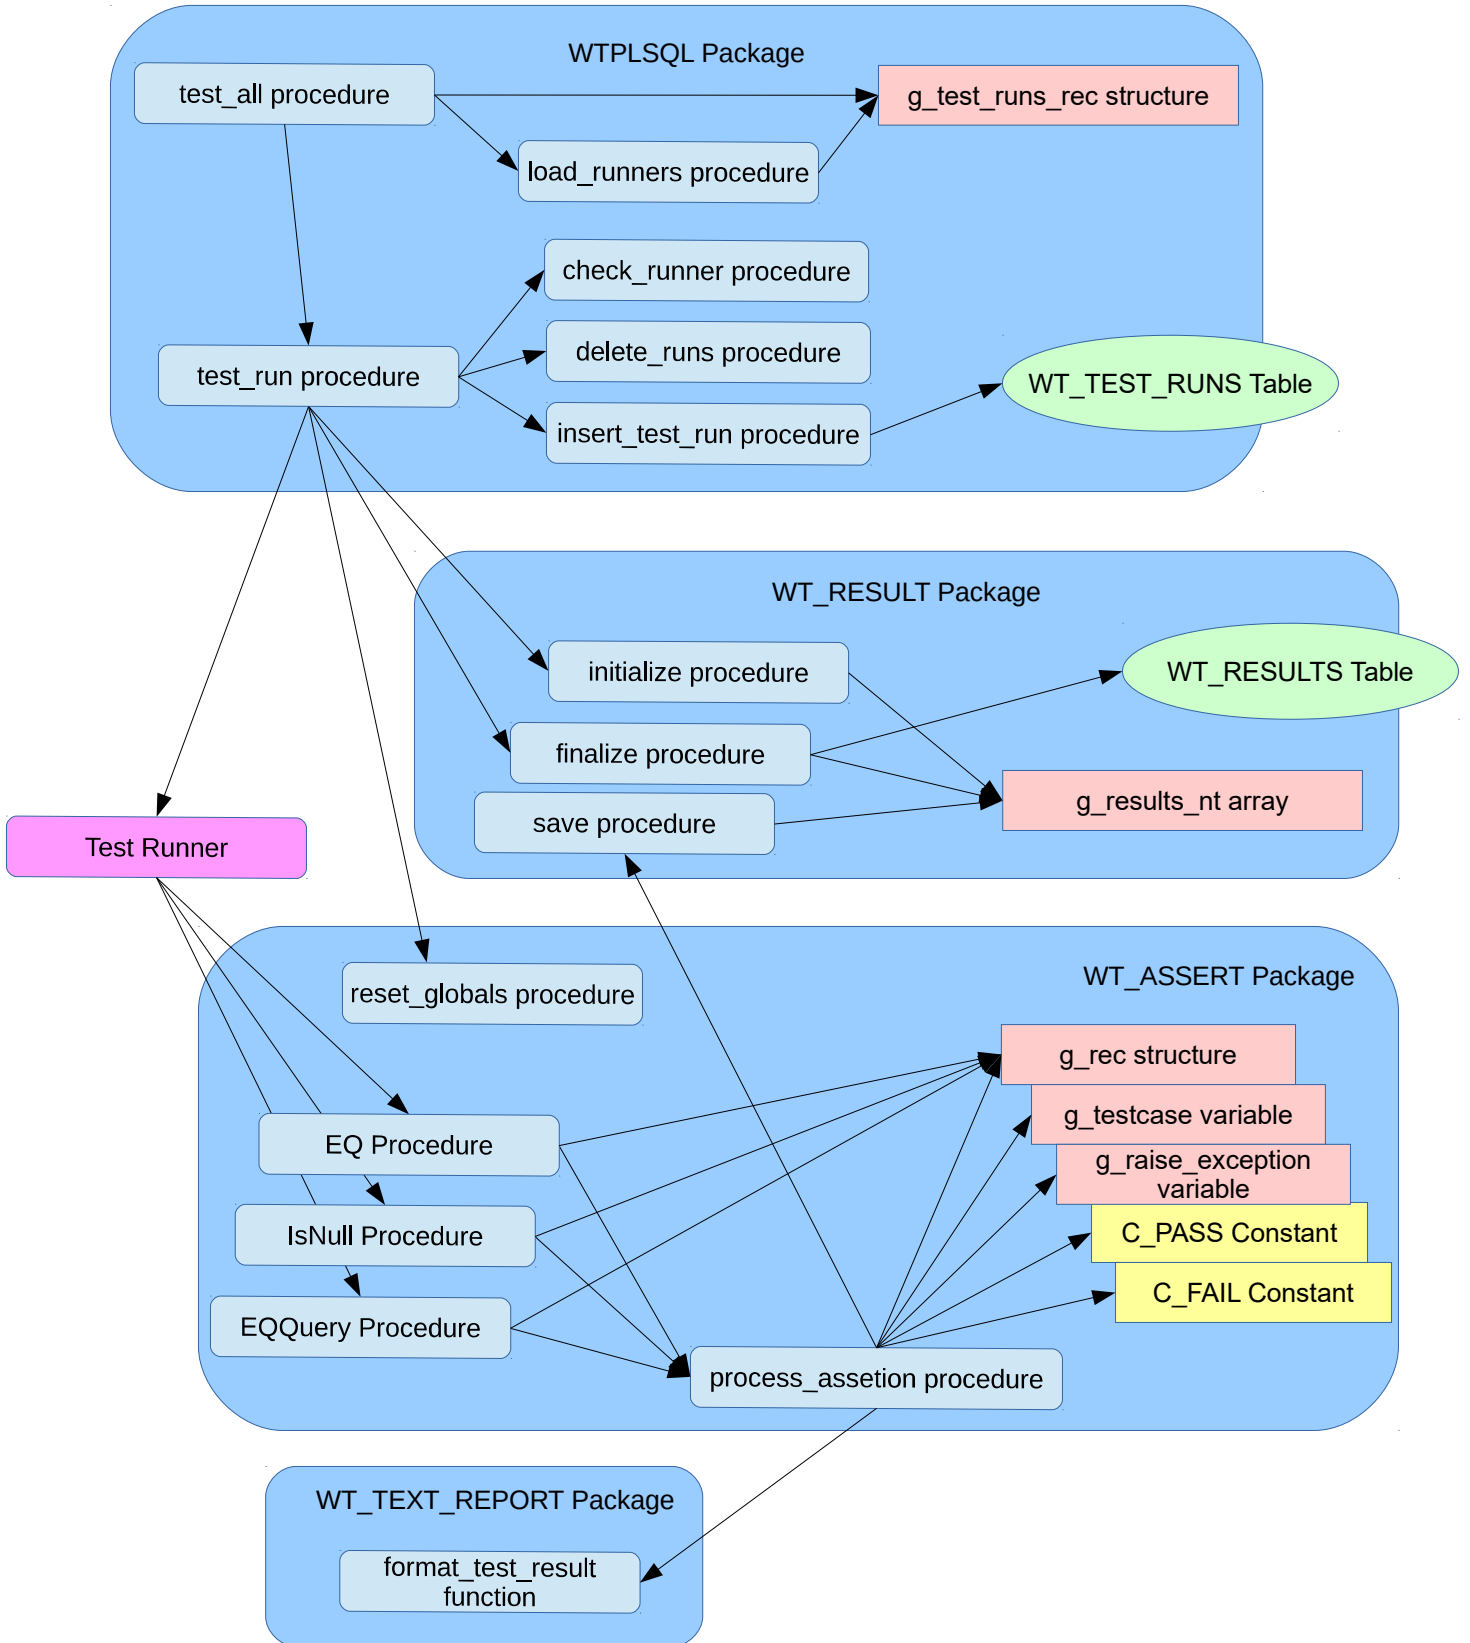

WtPLSQL Call Tree

WtPLSQL and Results Storage

WtPLSQL Call Tree

Profiler Initialize and Finalize

WtPLSQL Call Tree

Statistics Collection

WtPLSQL Call Tree

Test Run Text Reporting

WtPLSQL Call Tree

Ad-Hoc Text Reporting

Add-Hoc Call: A user written un-named PL/SQL block that makes one or more calls to WT_ASSERT procedures.

WtPLSQL Call Tree

Clear Test Runs, Results, and Profiles