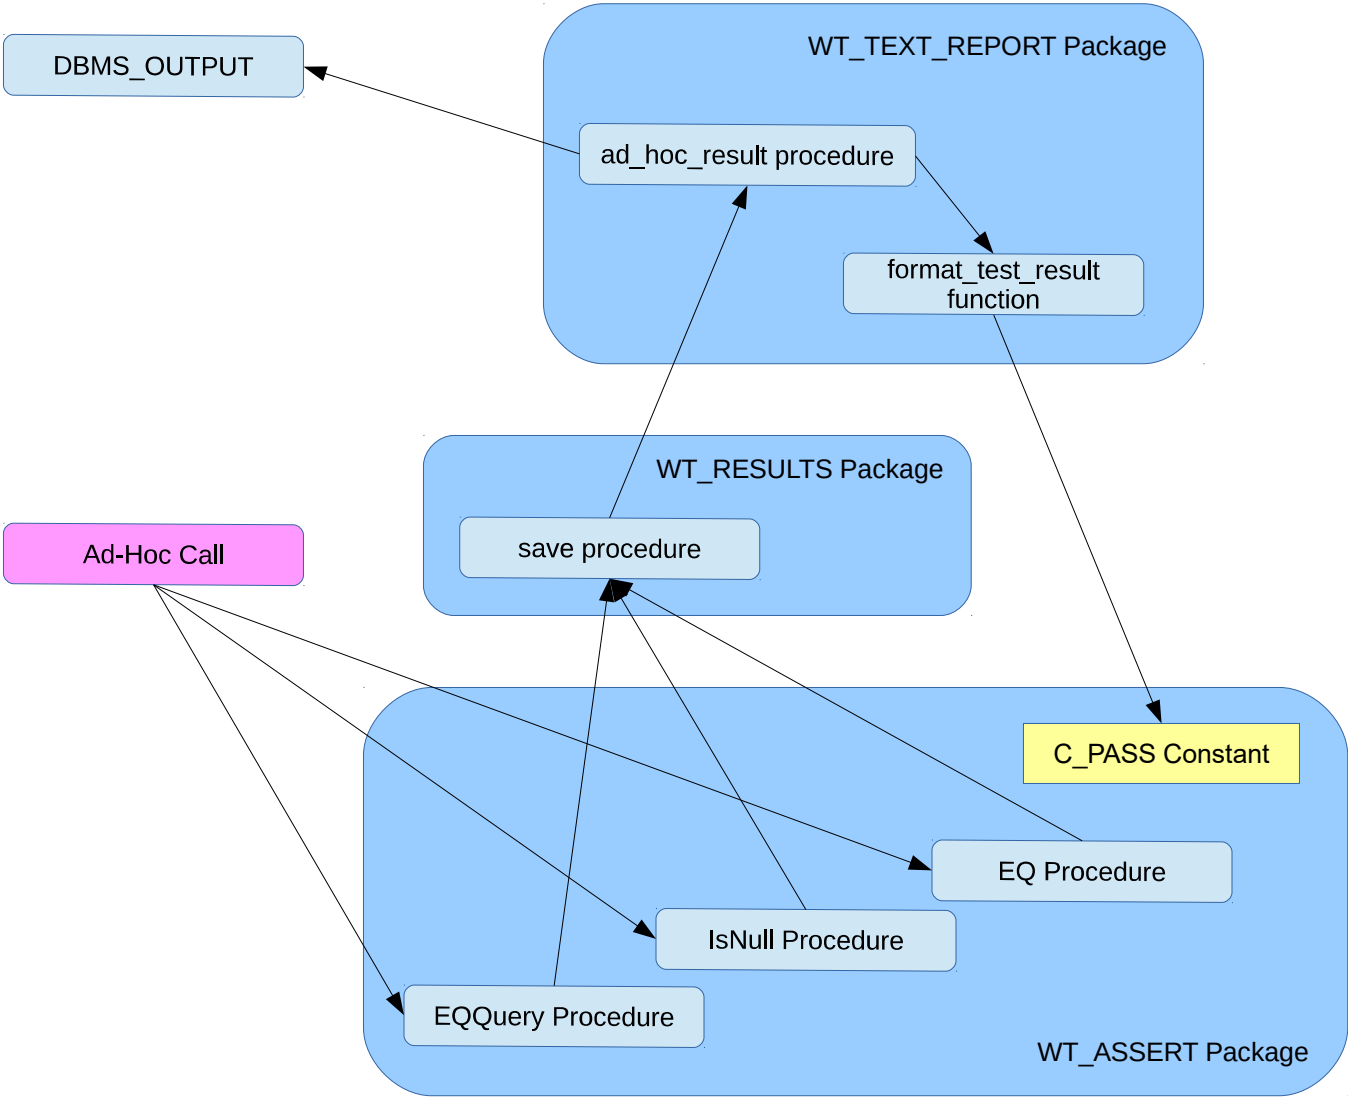

WtPLSQL Call Tree

WtPLSQL and Results Storage

WtPLSQL Call Tree

Profiler Initialize and Finalize

WtPLSQL Call Tree

Statistics Collection

WtPLSQL Call Tree

Test Run Text Reporting

WtPLSQL Call Tree

Ad-Hoc Text Reporting

Add-Hoc Call: A user written un-named PL/SQL block that makes one or more calls to WT_ASSERT procedures.

WtPLSQL Call Tree

Clear Test Runs, Results, and Profiles