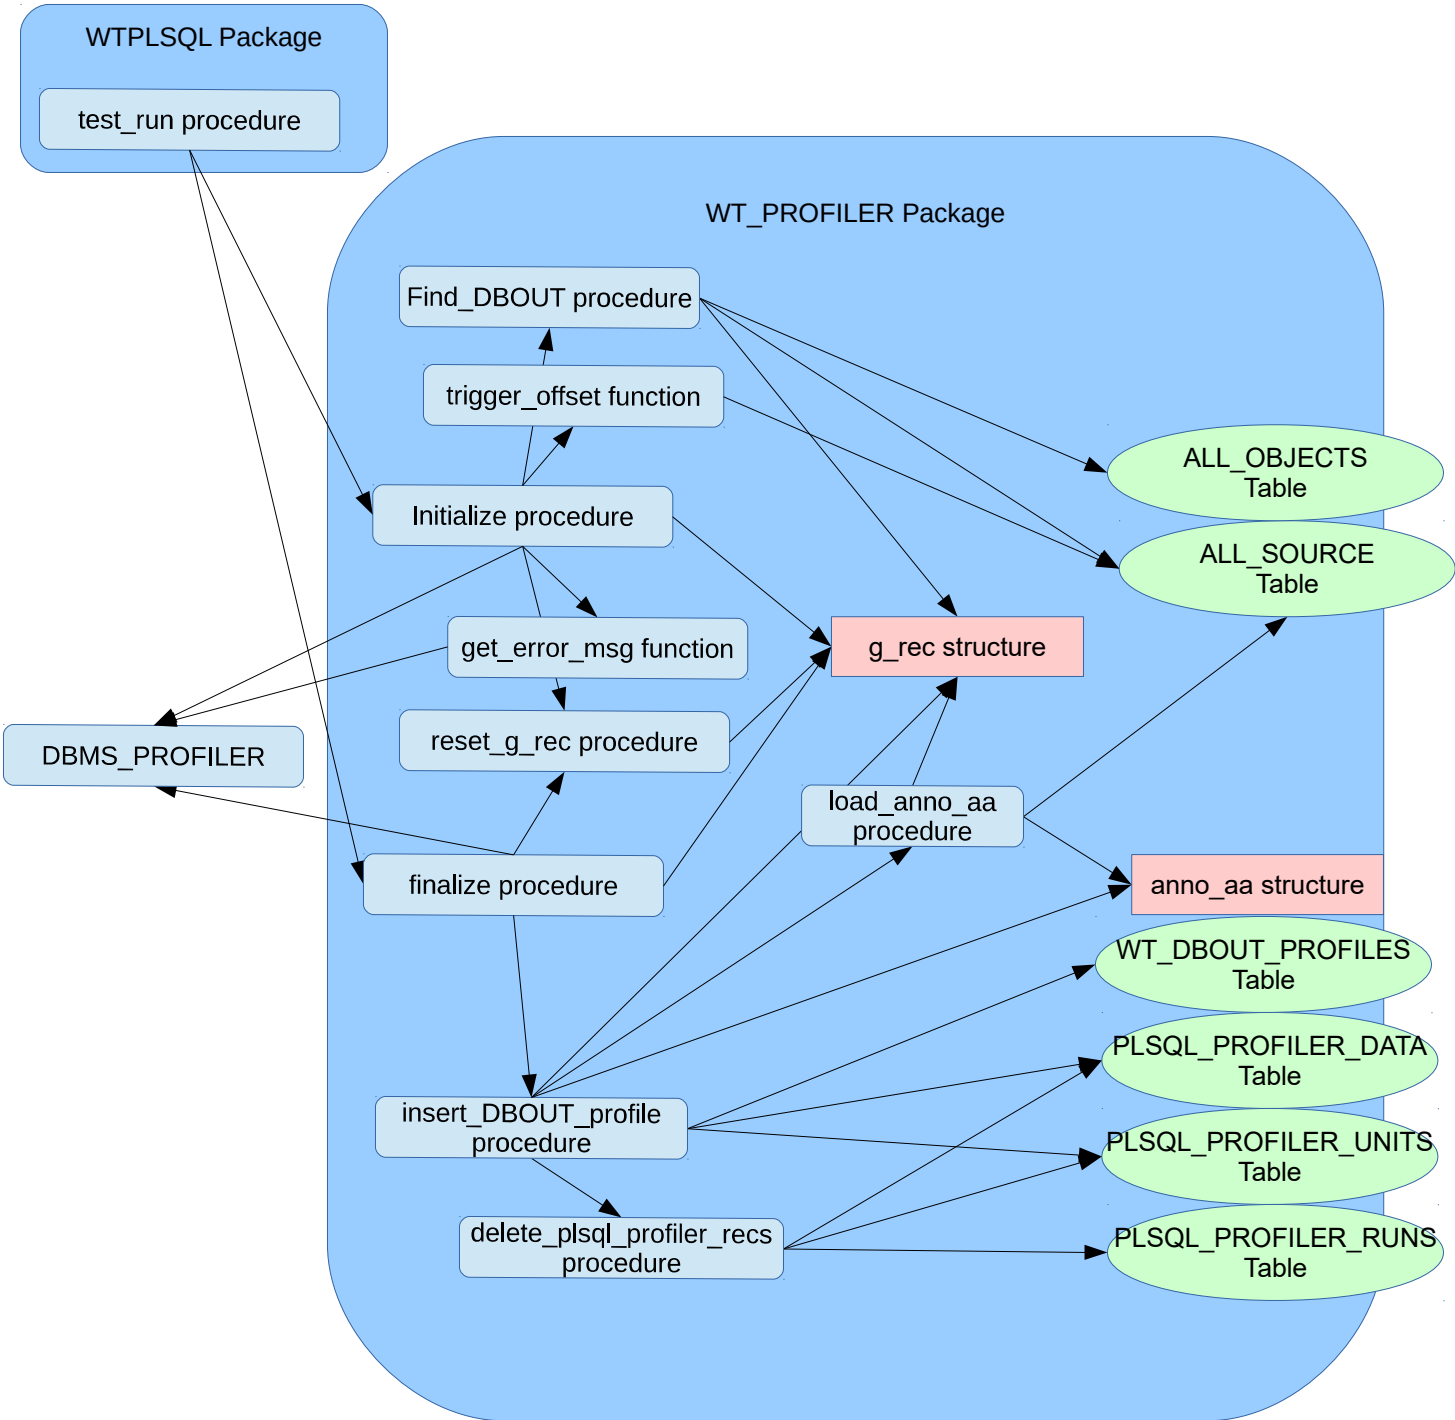

WtPLSQL Call Tree

WtPLSQL and Results Storage

WtPLSQL Call Tree

Profiler Initialize and Finalize

WtPLSQL Call Tree

Statistics Collection

WtPLSQL Call Tree

Test Run Text Reporting

WtPLSQL Call Tree

Ad-Hoc Text Reporting

Add-Hoc Call: A user written un-named PL/SQL block that makes one or more calls to WT_ASSERT procedures.

WtPLSQL Call Tree

Clear Test Runs, Results, and Profiles