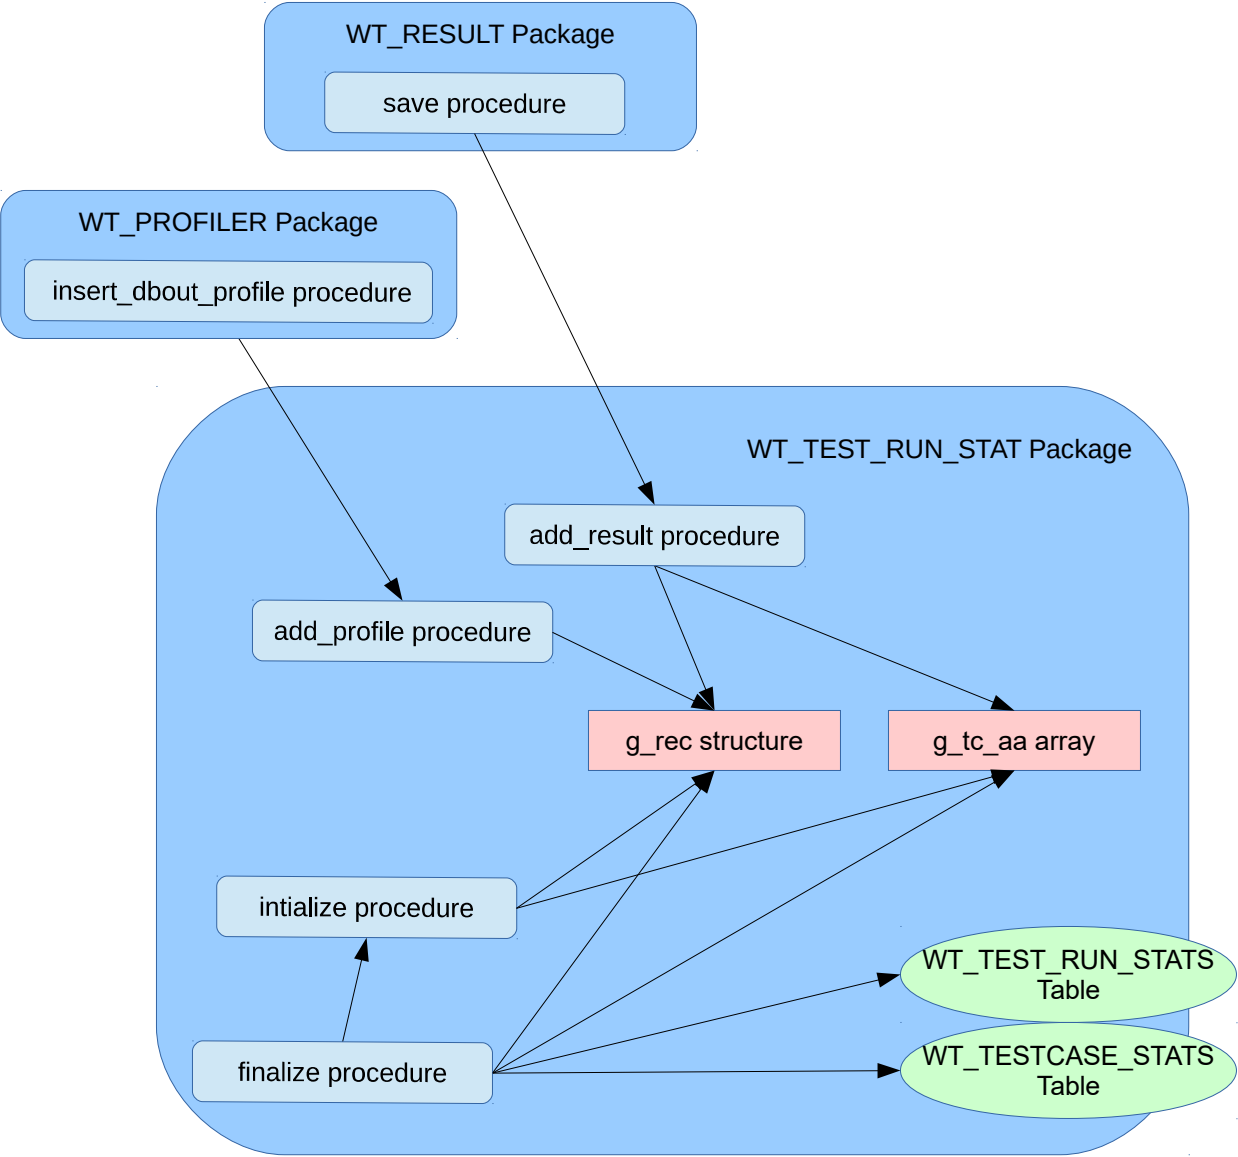

WtPLSQL Call Tree

WtPLSQL and Results Storage

WtPLSQL Call Tree

Profiler Initialize and Finalize

WtPLSQL Call Tree

Statistics Collection

WtPLSQL Call Tree

Test Run Text Reporting

WtPLSQL Call Tree

Ad-Hoc Text Reporting

Add-Hoc Call: A user written un-named PL/SQL block that makes one or more calls to WT_ASSERT procedures.

WtPLSQL Call Tree

Clear Test Runs, Results, and Profiles