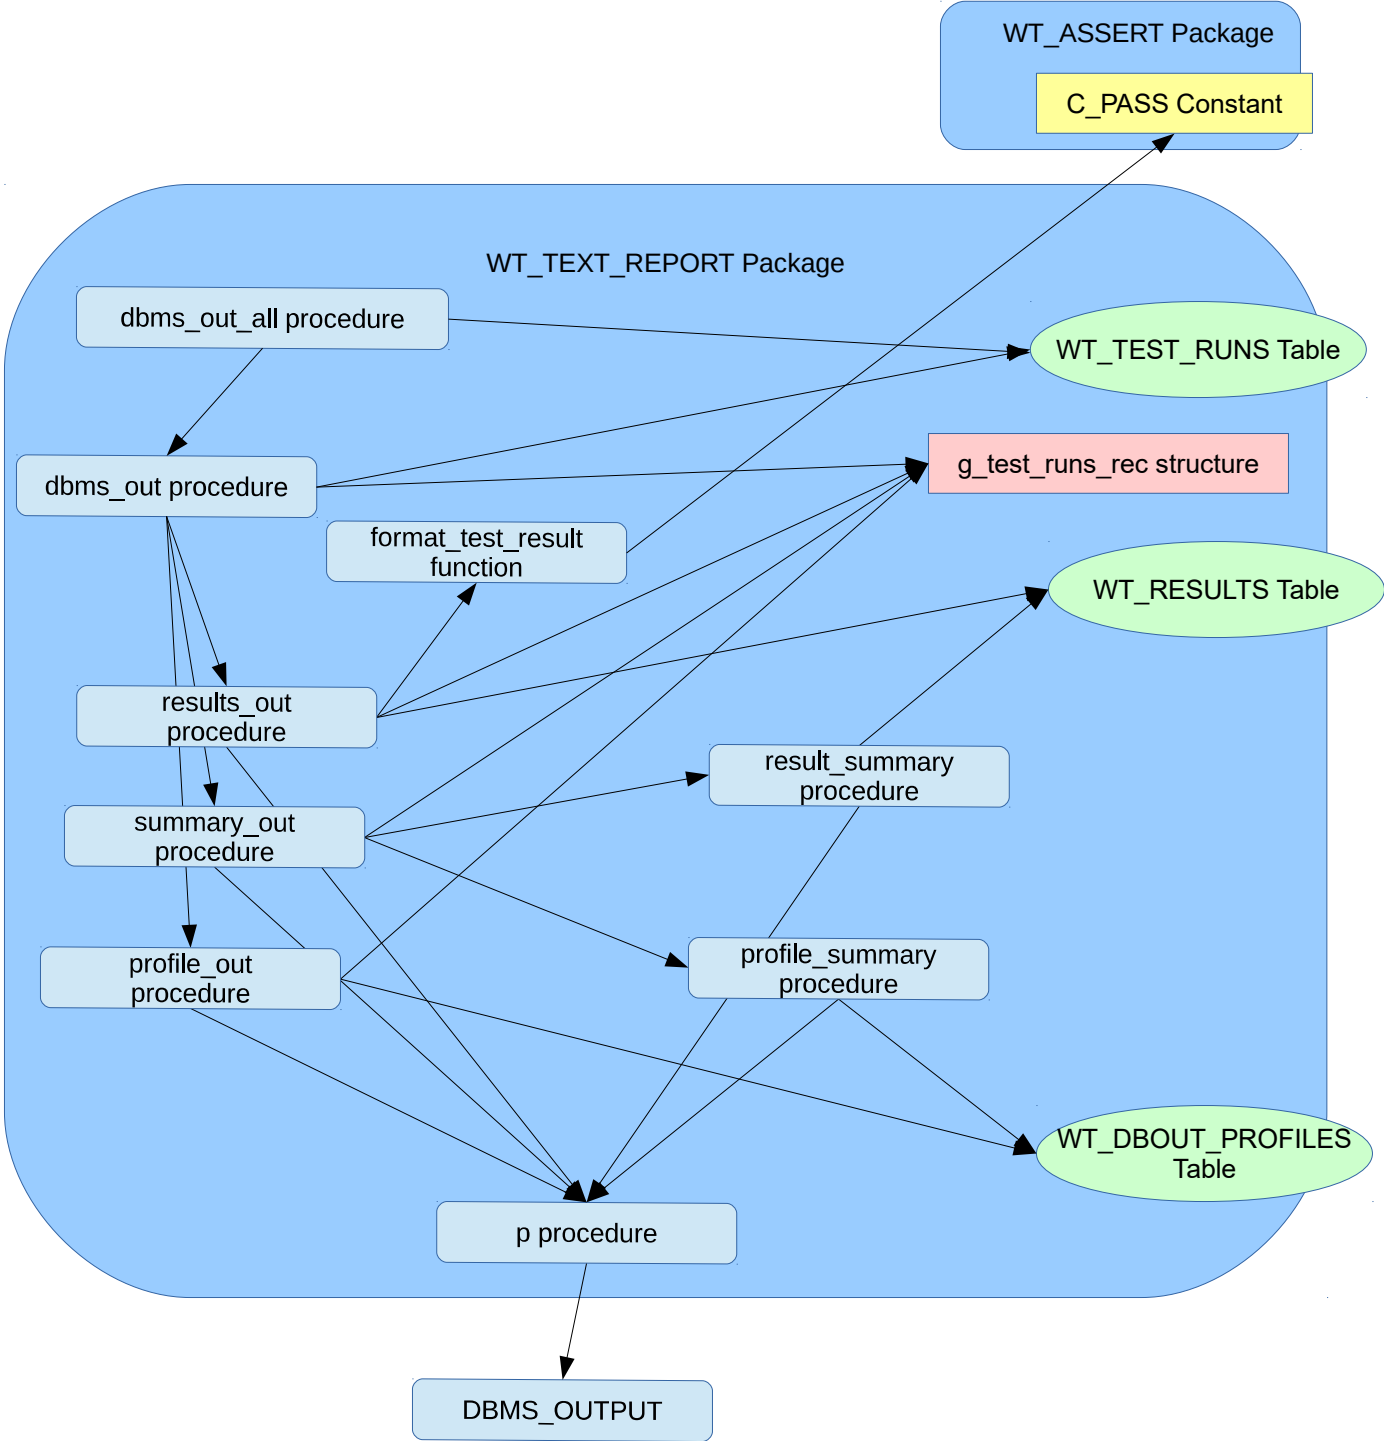

WtPLSQL Call Tree

WtPLSQL and Results Storage

WtPLSQL Call Tree

Profiler Initialize and Finalize

WtPLSQL Call Tree

Statistics Collection

WtPLSQL Call Tree

Test Run Text Reporting

WtPLSQL Call Tree

Ad-Hoc Text Reporting

Add-Hoc Call: A user written un-named PL/SQL block that makes one or more calls to WT_ASSERT procedures.

WtPLSQL Call Tree

Clear Test Runs, Results, and Profiles